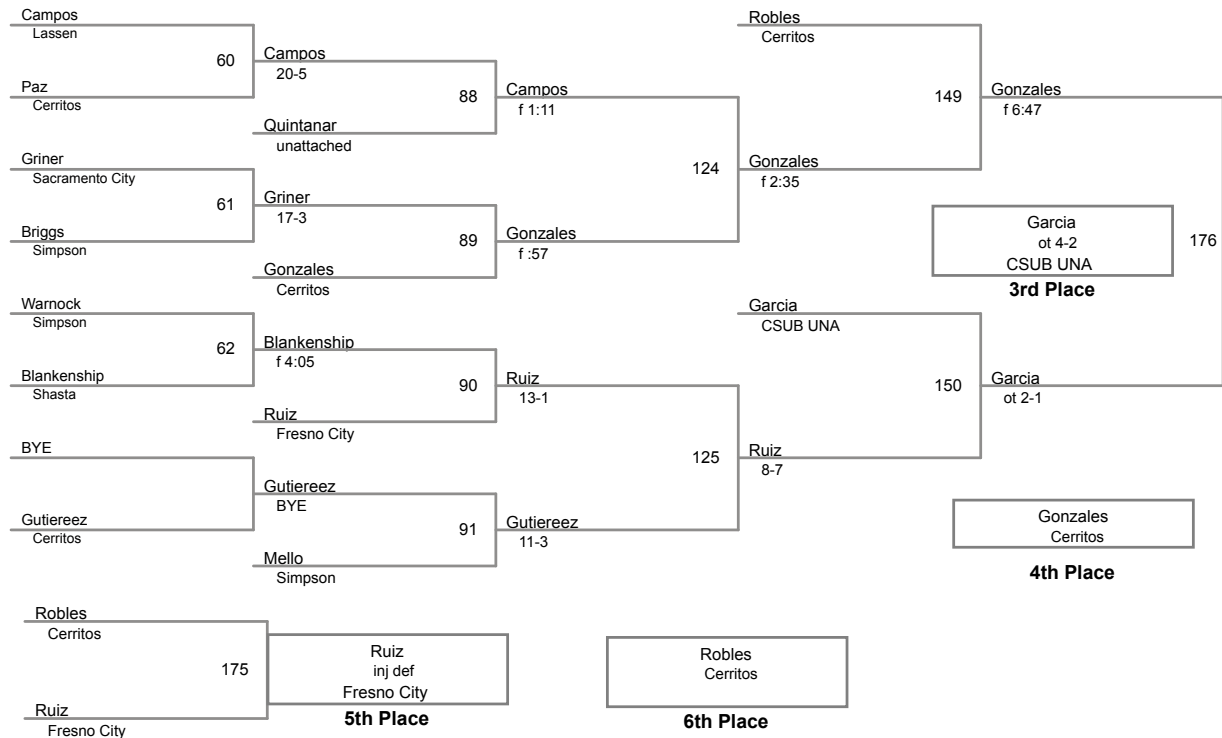

Bill Musick Open  
Bill Musick

**157 Lbs**

Bill Musick Open  
Bill Musick

**165 Lbs**

Bill Musick Open  
Bill Musick

**174 Lbs**

Bill Musick Open  
Bill Musick

**184 Lbs**